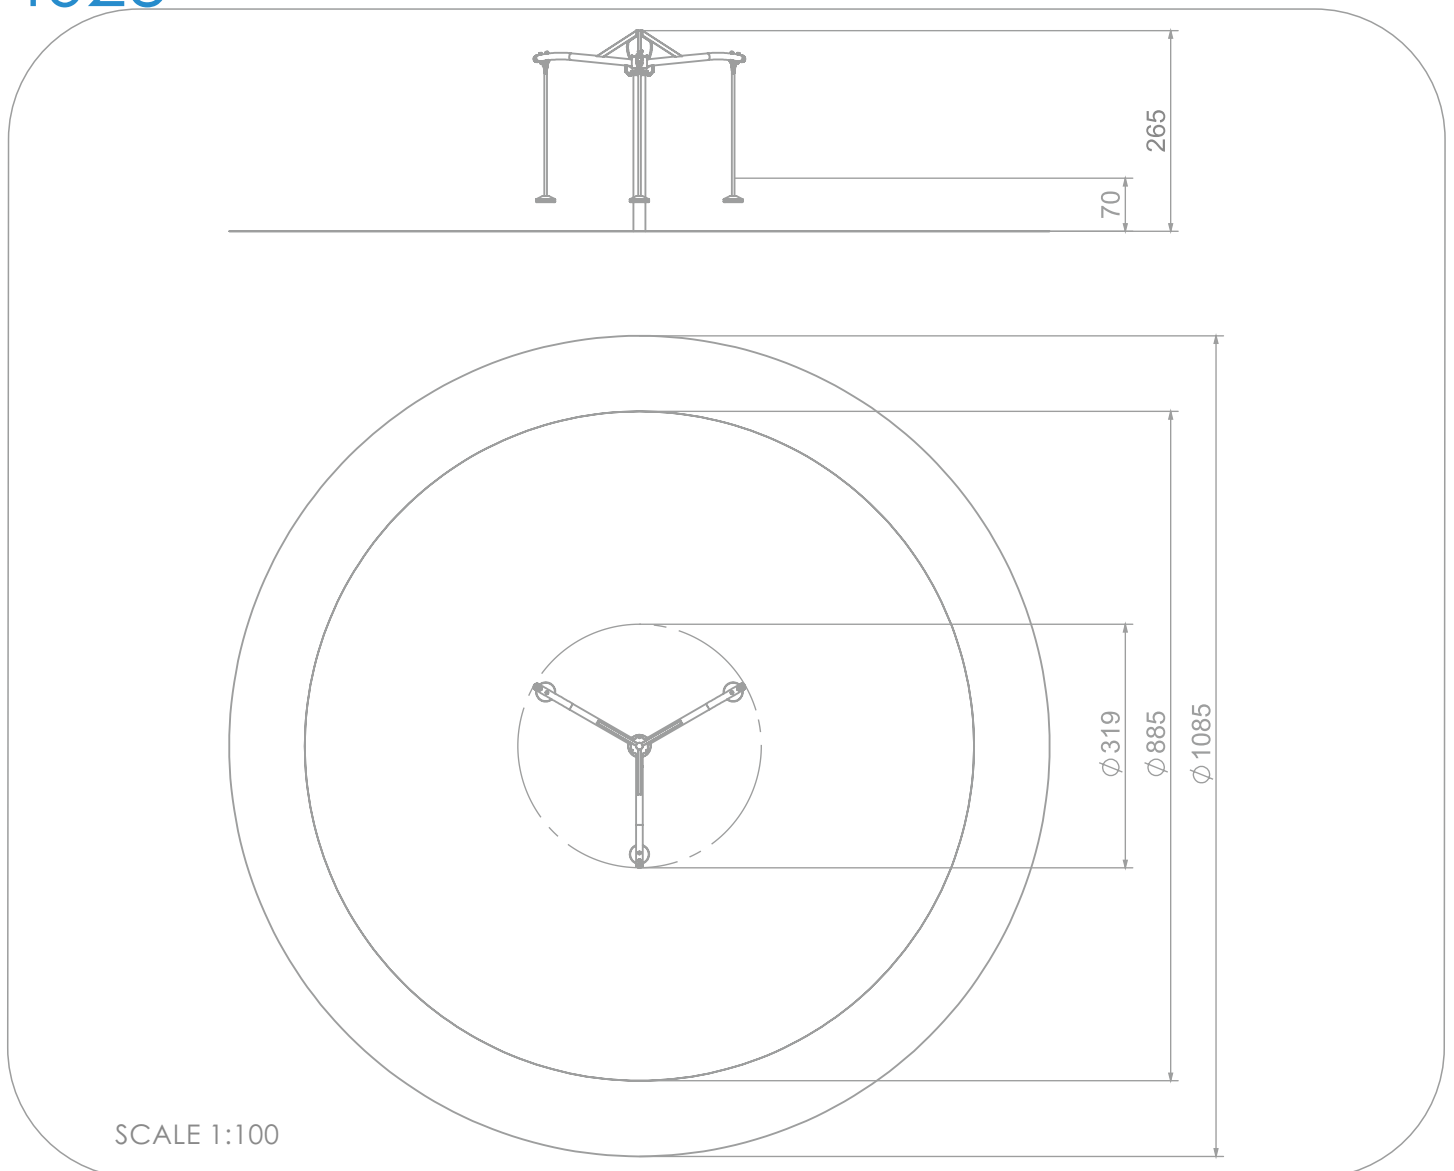

INFORMATION ABOUT THE PRODUCT

Dimensions	319 x 319 cm
Safety zone	885 x 885 cm
Safety zone area	60 m ²
Overall height	265 cm
Free fall height	100 cm
Amount of users	3
Product complies with PN-EN 1176-1:2017-12	YES
Availability of spare parts	YES
Age range	3-12
According to PN-EN 1176-1:2017-12 norm, the product requires applying a safety surface according to the product's free fall height.	

4023

SCALE 1:100

MATERIALS:

<p>SOLID CONSTRUCTION MADE OF BLACK STEEL S235JR, CLEANED IN THE SANDBLASTING PROCESS</p>	<p>VANDAL-PROOF SCREW PLUGS MADE OF INJECTION MOLDED POLYAMIDE</p>	<p>POST ENDINGS FINISHED WITH SOFT EPDM RUBBER</p>	<p>PLATES OF THE WALLS MADE OF COLOURFUL TRIPLE LAYERED 15 MM HDPE POLYETHYLENE</p>
<p>CONNECTING ELEMENTS LIKE SCREWS, NUTS, WASHERS MADE OF STAINLESS STEEL</p>	<p>ATTENDED 6 MM STAINLESS STEEL CHAINS</p>	<p>SEAT MADE OF SOFT RUBBER, REINFORCED WITH A STEEL SHEET</p>	